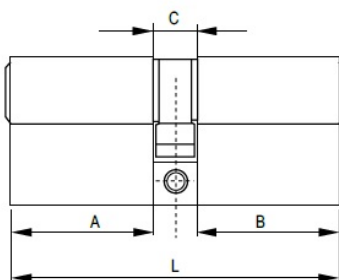

Master keys (Yale keyway)

Item No.:	SYSTEM
#14.60.041-0	#M1
#14.60.042-0	#M2
#14.60.041-5	#M3
#14.60.041-6	#M4

SISO A/S

Mileparken 11
DK-2740 Skovlunde
Denmark
VAT: DK 24786013

Phone +45 45 830 900

www.siso.dk
siso@siso.dk

Danske Bank
Nytorv Branch
Copenhagen
SWIFT: DABADKKK

Account no.
4180 3112 112936
IBAN Account
DK7230003112112936