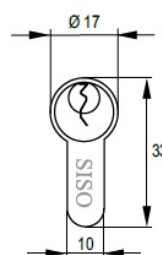

Master keys (Yale keyway)

Item No.:	SYSTEM
#14.60.041-0	#M1
#14.60.042-0	#M2
#14.60.041-5	#M3
#14.60.041-6	#M4

SISO A/S

Mileparken 11
DK-2740 Skovlunde
Denmark
VAT: DK 24786013

Phone +45 45 830 900

www.siso.dk
siso@siso.dk

Danske Bank
Nytorv Branch
Copenhagen
SWIFT: DABADKKK

Account no.
4180 3112 112936
IBAN Account
DK7230003112112936